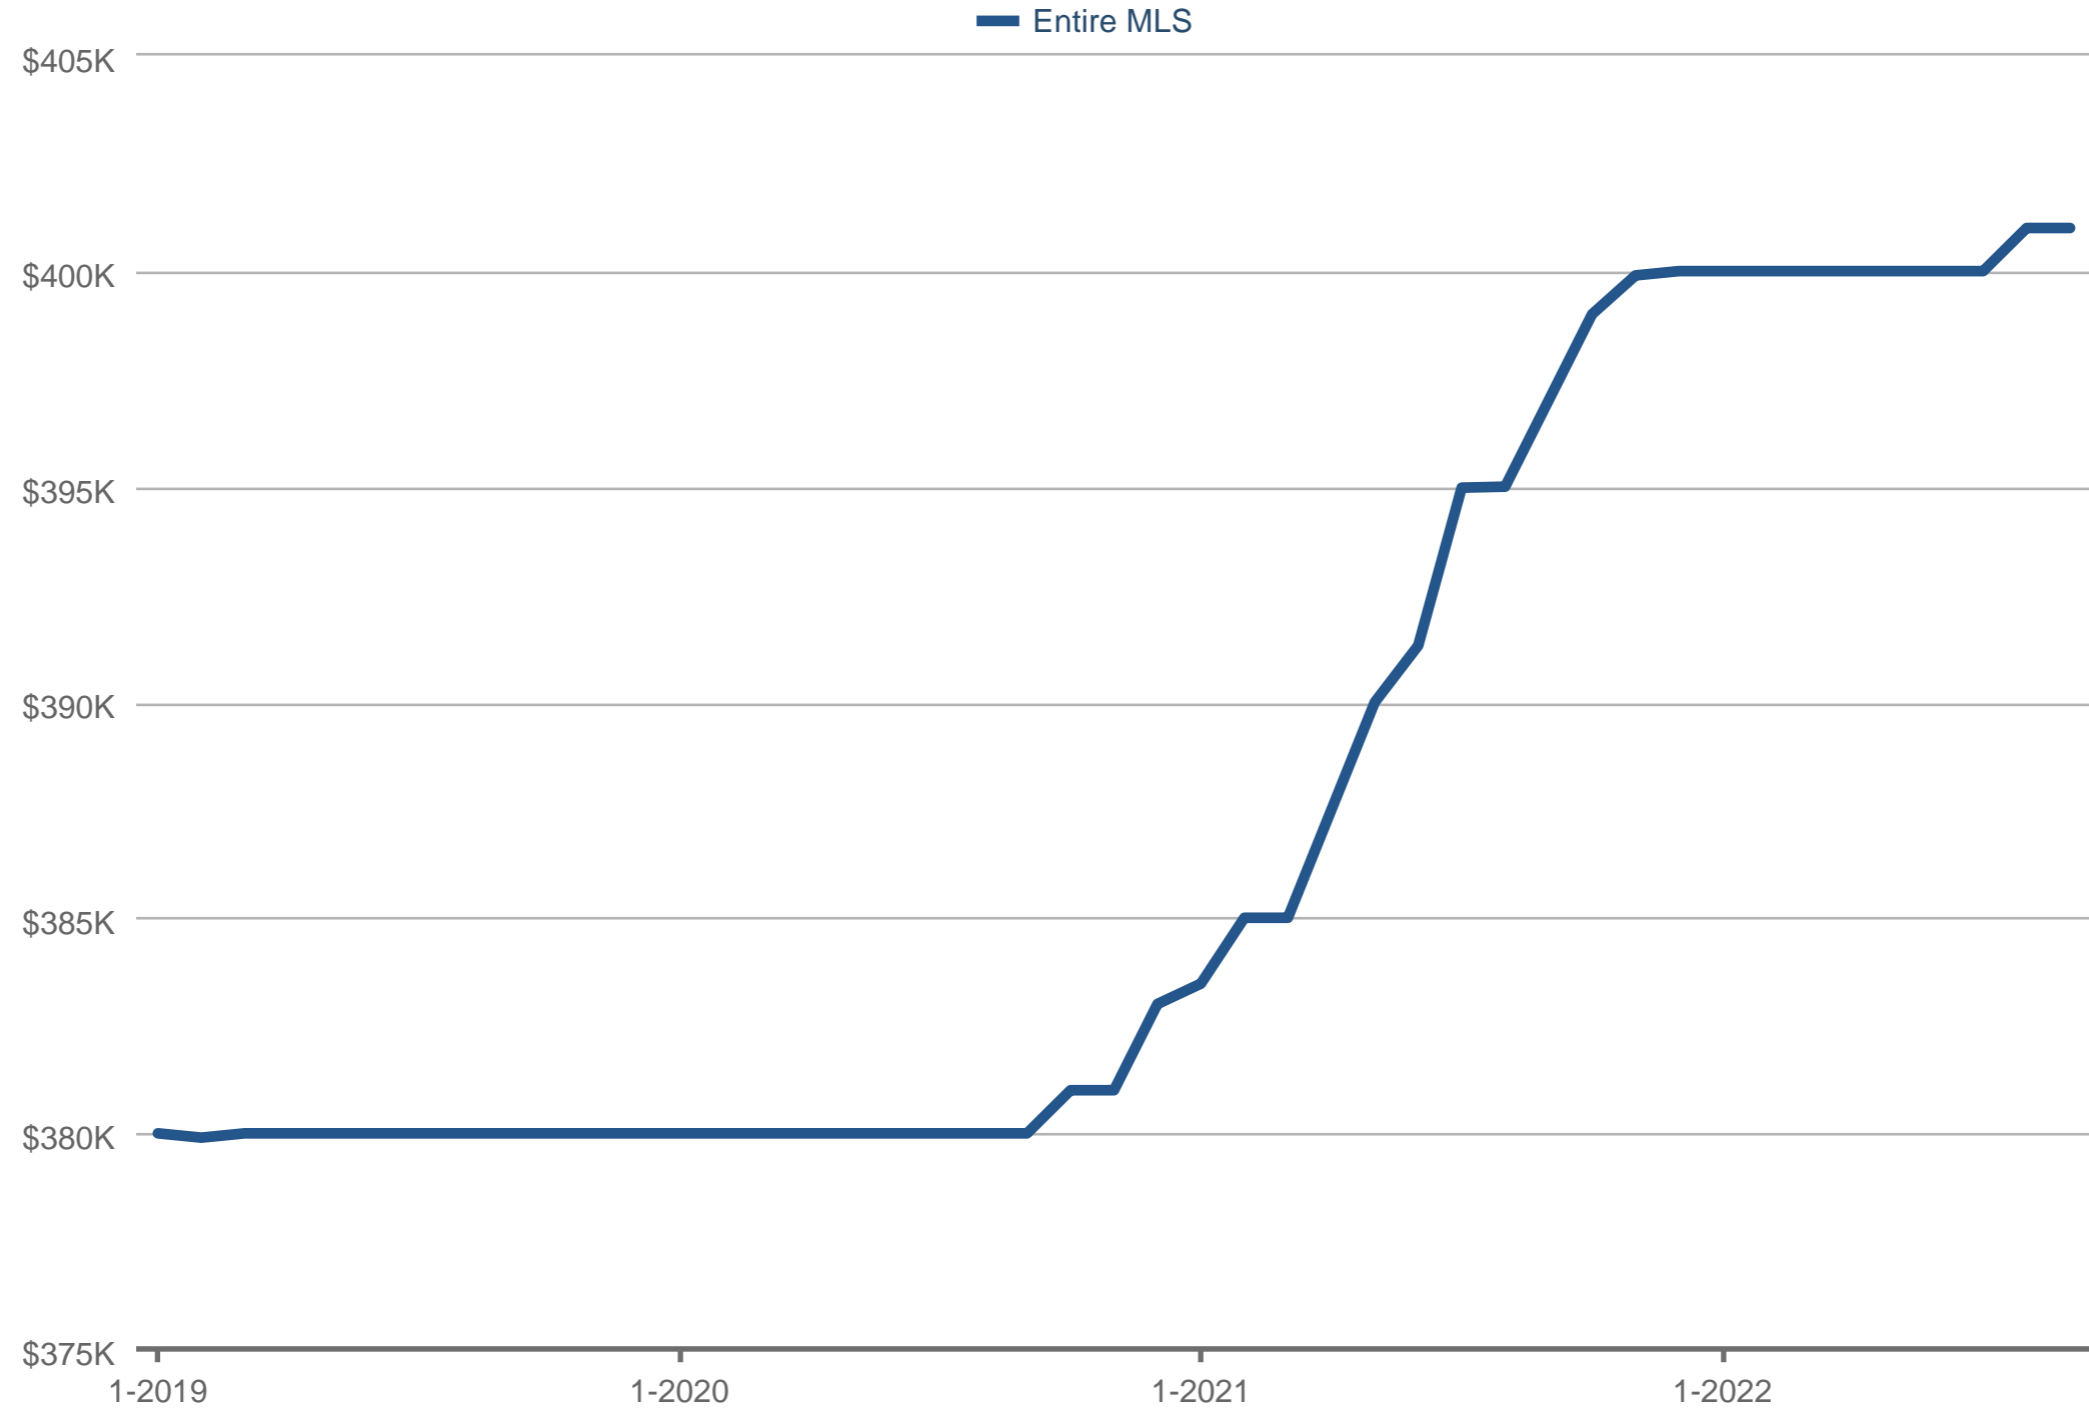

Sydney Martens

Realty Executives Home Towne Shelby

Office: 586-201-2757

Cell: 586-726-4600

sydneyalysam2@gmail.com

Median Sales Price

Entire MLS: \$295,000 or More, Residential & Condo, Non-Waterfront

Each data point is 12 months of activity. Data is from October 10, 2022.